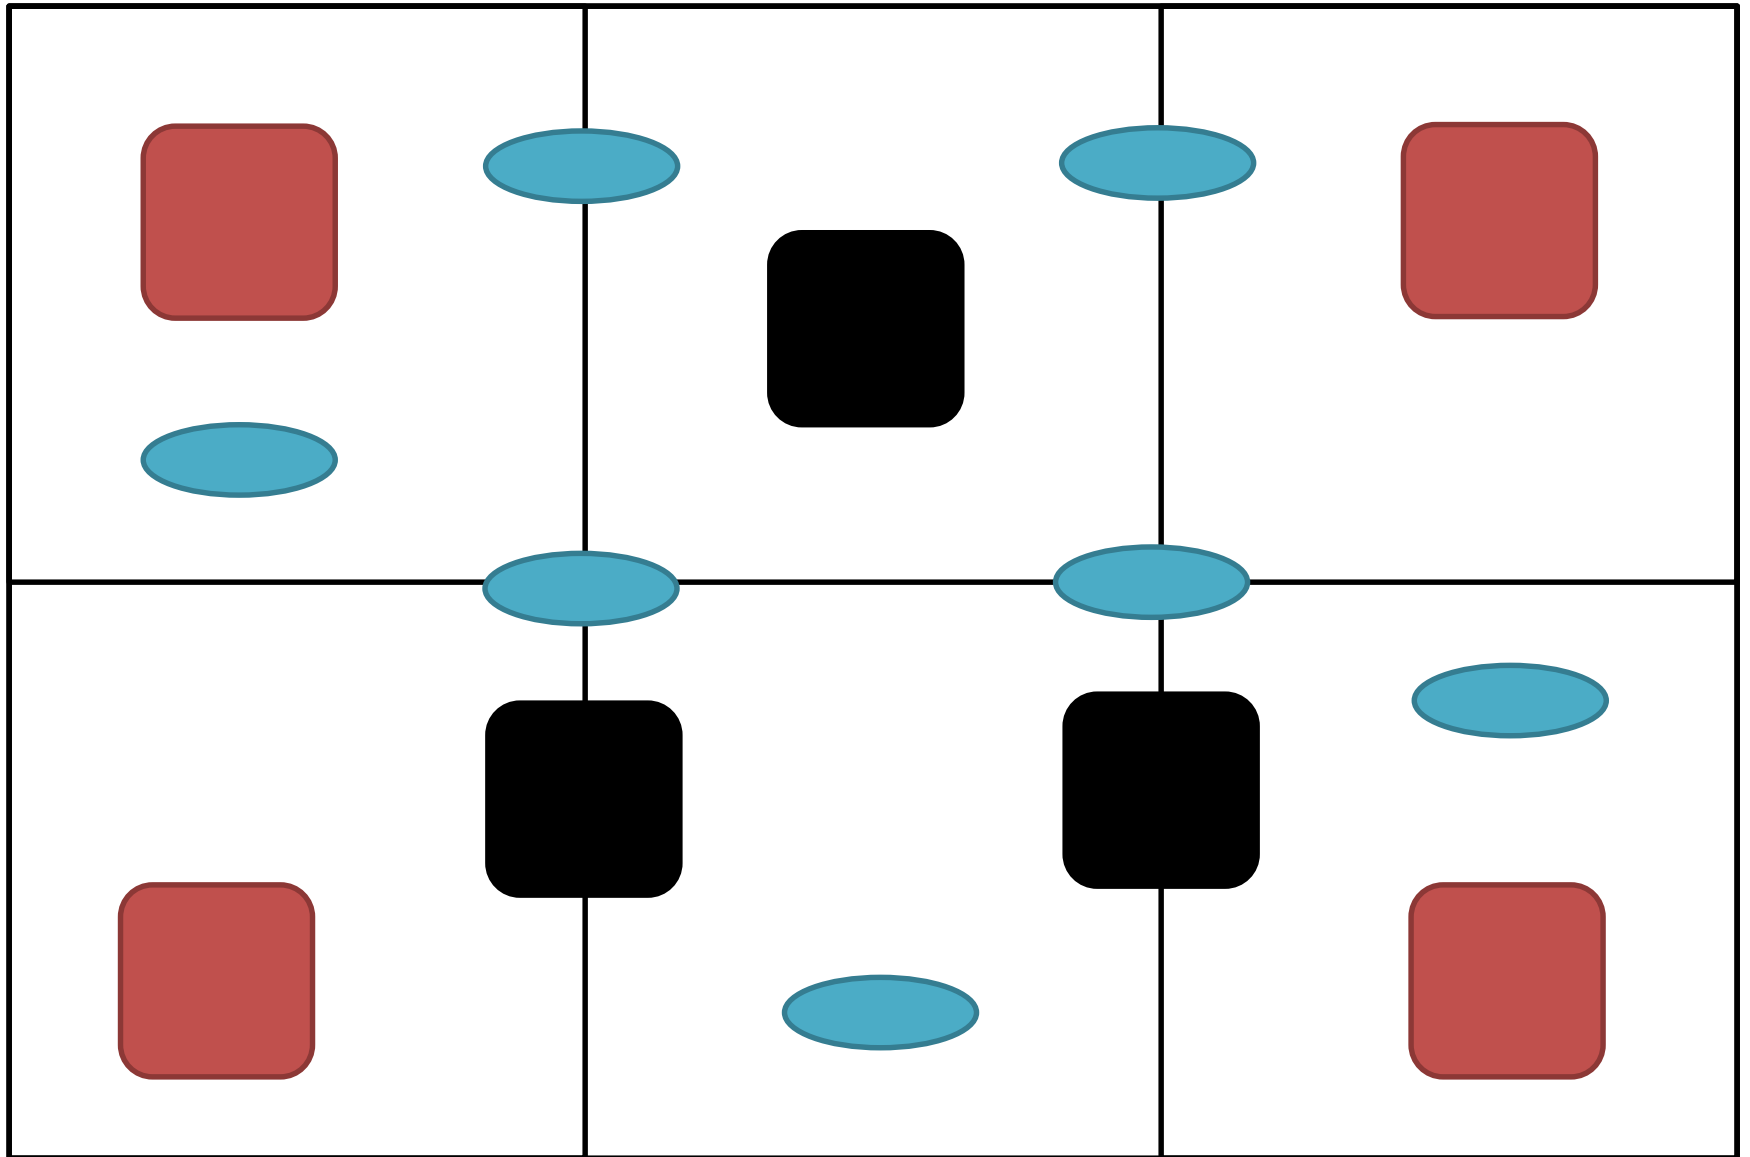

The background features a large, stylized logo for ETC. The logo is a 3D hexagonal prism with a light blue top face, a light green left face, a light red right face, and a light orange bottom face. The letters 'ETC' are rendered in a large, white, sans-serif font, centered on the top face of the prism.

ETC 2019 Table Layout Guidelines

ETC Table Layout Proposal:

Area terrain – Crater type

Area terrain – Obstacle type

Ruin type terrain: LOSBLOCK (similar to ETC2018 → 9X9X9)

Ruin type terrain: OPEN (similar to ETC2018 → 6X3X3 and 7.5X3X3)

Forest type terrain: OPEN

The ETC 2019 orga will try to provide these type of tables for every row, approximating the layout for each table as close as possible, so no specific row will benefit a certain team too much, and it is easier for all teams to practice with this standardised type of terrain for each map in mind.

TABLE 1

TABLE 2

TABLE 3

TABLE 4

TABLE 5

TABLE 6

TABLE 7

TABLE 8